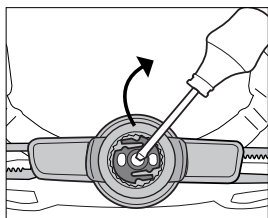

3_REMOVE

COD: 420368 - ED: 02/2024