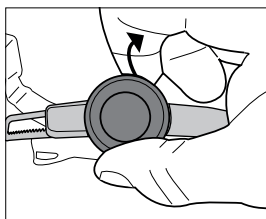

2_REMOVE

COD: 420368 - ED: 02/2024