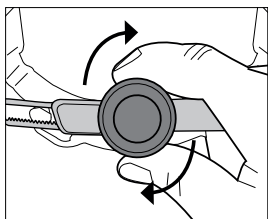

1_CLOSE

COD: 420368 - ED: 02/2024