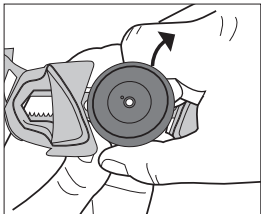

Compatible with helmet range:
ZENITH X, ZENITH X2, ZENITH X MAX,
ZENITH X2 MAX, QUANTUM

1_CLOSE

2_UNSCREW

7_REPLACE

8_POSITION

3_REMOVE

4_REMOVE

9_POSITION

10_POSITION

5_REMOVE

6_REMOVE

11_SCREW

12_TEST